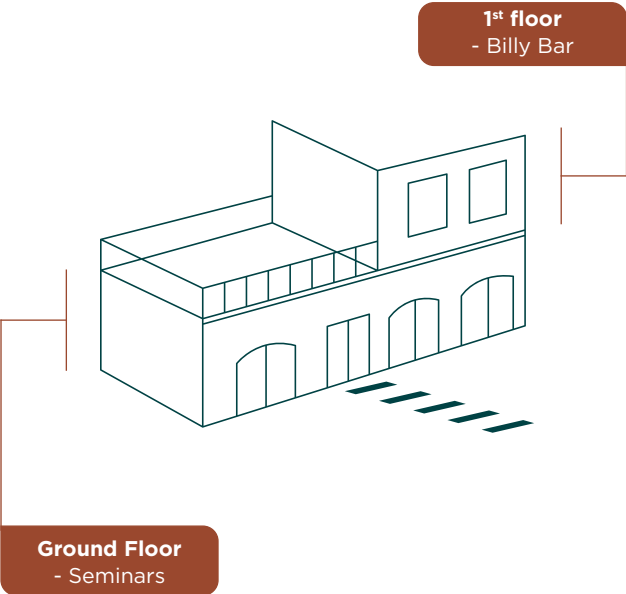

L'ATELIER DU BURDIGALA

L'ATELIER DU BURDIGALA & BILLY BAR