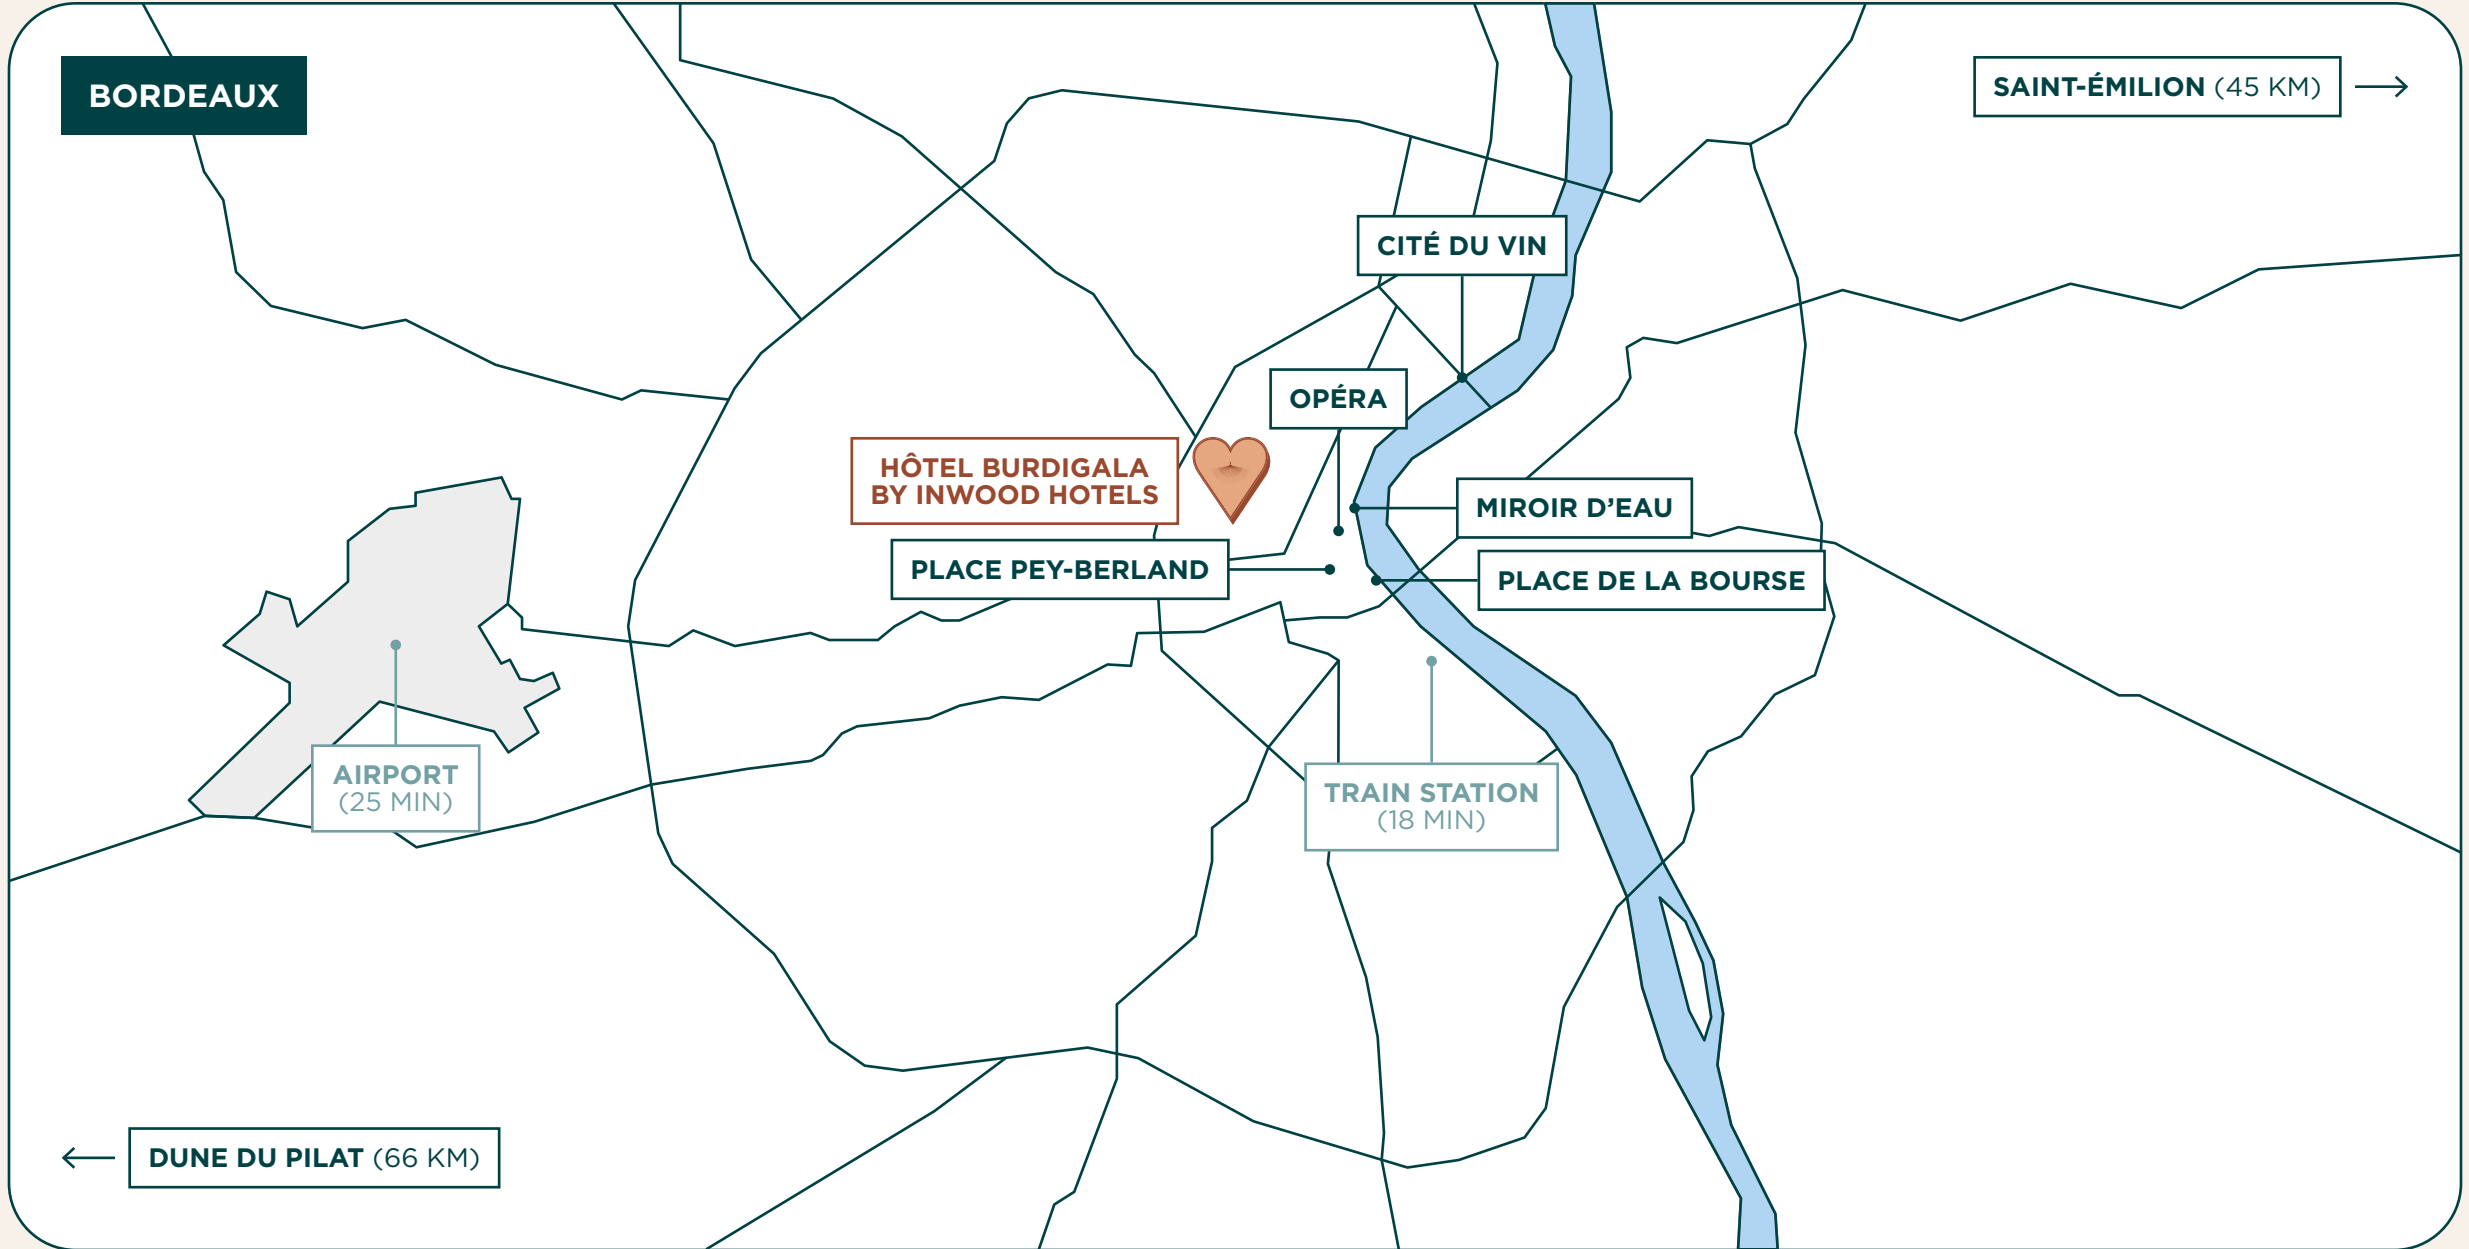

## HOTEL'S LOCATION

### CAP D'ANTIBES

---

VILLA MIRAE

# HOTEL'S LOCATION

## THE HOTEL

Lifestyle Hotel

Meriadeck District (Bordeaux city center)

The Art of Sharing!