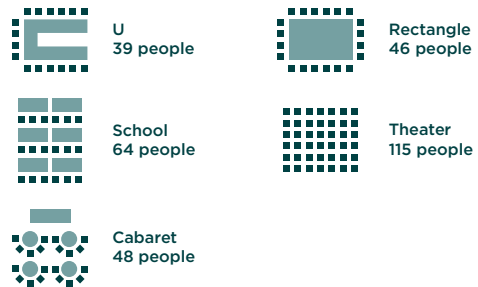

MÉRIADECK + SAINT-SEURIN

136m² | 115 people maximum